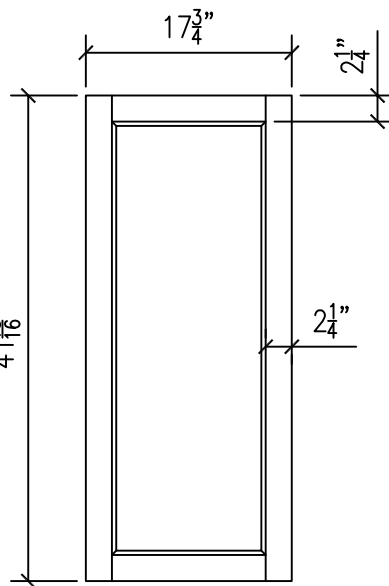

FP1884

FP1842

FP1828

FP1821

NOTE: ALL DOORS  
TO BE 3/4" THICK  
AND FINISHED TO  
MATCH SUBMITTED  
SAMPLE

61573 AMERICAN LOOP  
BEND, OR 97702

TEL: (541) 382-7691  
FAX: (541) 388-8113

Flat Panel - 84" x 18"  
Frame

Locker Doors

SCALE

None

DATE

1.12.06