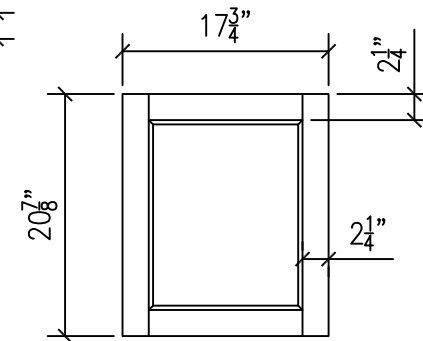

FP1884

FP1842

FP1828

FP1821

NOTE: ALL DOORS  
TO BE 3/4" THICK  
AND FINISHED TO  
MATCH SUBMITTED  
SAMPLE

61573 AMERICAN LOOP  
BEND, OR 97702

TEL: (541) 382-7691  
FAX: (541) 388-8113

Flat Panel - 84" x 18"  
Frame

Locker Doors

SCALE

None

DATE

1.12.06