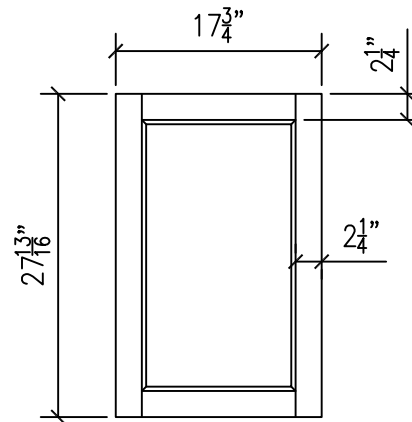

FP1884

FP1842

FP1828

FP1821

NOTE: ALL DOORS  
TO BE 3/4" THICK  
AND FINISHED TO  
MATCH SUBMITTED  
SAMPLE

61573 AMERICAN LOOP  
BEND, OR 97702

TEL: (541) 382-7691  
FAX: (541) 388-8113

Flat Panel - 84" x 18"  
Frame

Locker Doors

SCALE

None

DATE

1.12.06