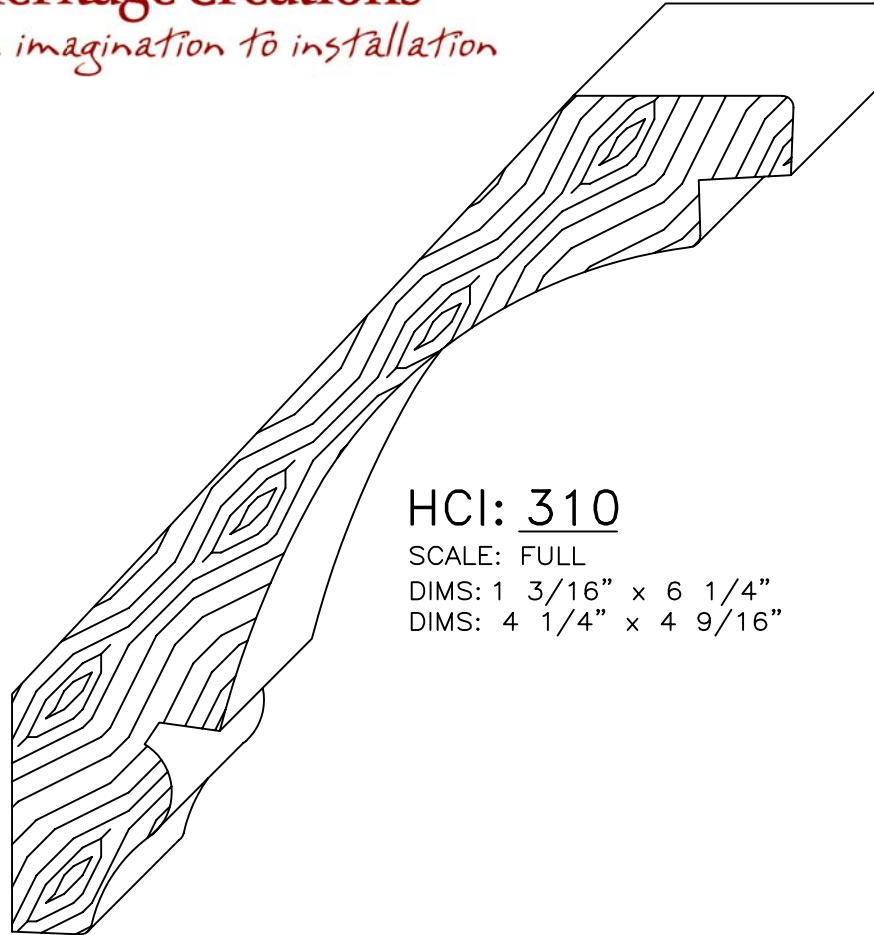

Heritage Creations
from imagination to installation

HCI: 310

SCALE: FULL

DIMS: 1 3/16" x 6 1/4"

DIMS: 4 1/4" x 4 9/16"

CROWN MOULDING

HCI:310