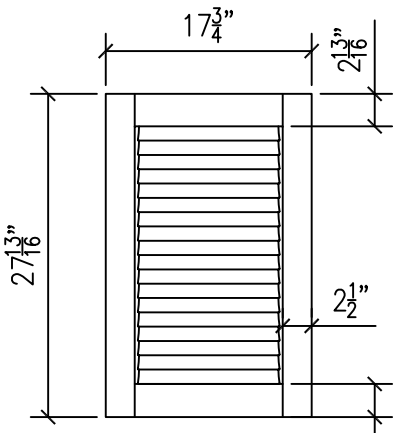

LV1884

LV1842

LV1828

LV1821

NOTE: ALL DOORS  
TO BE 3/4" THICK  
AND FINISHED TO  
MATCH SUBMITTED  
SAMPLE

NOTE: ALL LOUVERS  
TO FACE DOWN

61573 AMERICAN LOOP TEL: (541) 382-7691  
BEND, OR 97702 FAX: (541) 388-8113

Louvered Panel - 84" x 18"  
Frame

Locker Doors

SCALE  
None

DATE  
1.12.06