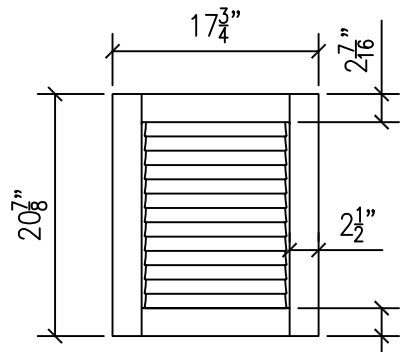

LV1884

LV1842

LV1828

LV1821

NOTE: ALL DOORS  
TO BE 3/4" THICK  
AND FINISHED TO  
MATCH SUBMITTED  
SAMPLE

NOTE: ALL LOUVERS  
TO FACE DOWN

61573 AMERICAN LOOP TEL: (541) 382-7691  
BEND, OR 97702 FAX: (541) 388-8113

Louvered Panel - 84" x 18"  
Frame

Locker Doors

SCALE  
None

DATE  
1.12.06