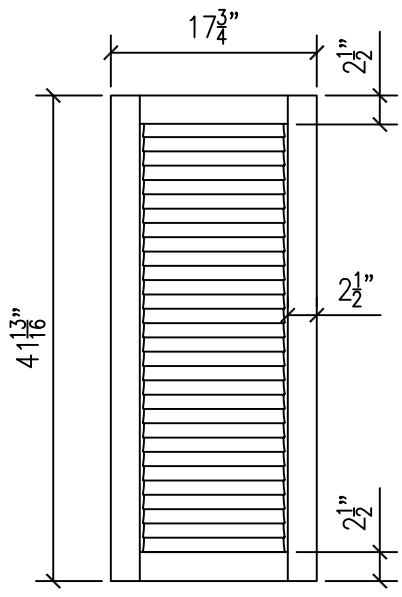

LV1884

LV1842

LV1828

LV1821

NOTE: ALL DOORS  
TO BE 3/4" THICK  
AND FINISHED TO  
MATCH SUBMITTED  
SAMPLE

NOTE: ALL LOUVERS  
TO FACE DOWN

61573 AMERICAN LOOP TEL: (541) 382-7691  
BEND, OR 97702 FAX: (541) 388-8113

Louvered Panel - 84" x 18"  
Frame

Locker Doors

SCALE  
None

DATE  
1.12.06