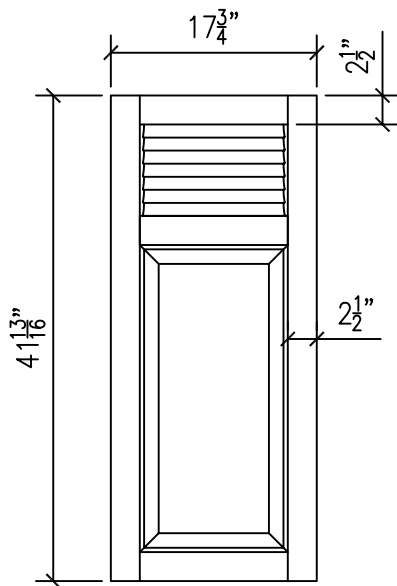

RPLV1884

RPLV1842T

RPLV1842B

NOTE: ALL DOORS
TO BE 3/4" THICK
AND FINISHED TO
MATCH SUBMITTED
SAMPLE

NOTE: ALL LOUVERS
TO FACE DOWN

61573 AMERICAN LOOP
BEND, OR 97702

TEL: (541) 382-7691
FAX: (541) 388-8113

Raised Panel / Louvered -
84" x 18" Frame

Locker Doors

SCALE

None

DATE

1.12.06