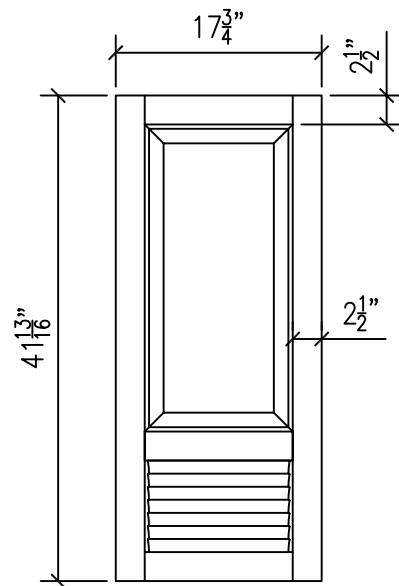

RPLV1884

RPLV1842T

RPLV1842B

NOTE: ALL DOORS
TO BE 3/4" THICK
AND FINISHED TO
MATCH SUBMITTED
SAMPLE

NOTE: ALL LOUVERS
TO FACE DOWN

61573 AMERICAN LOOP
BEND, OR 97702

TEL: (541) 382-7691
FAX: (541) 388-8113

Raised Panel / Louvered -
84" x 18" Frame

Locker Doors

SCALE

None

DATE

1.12.06