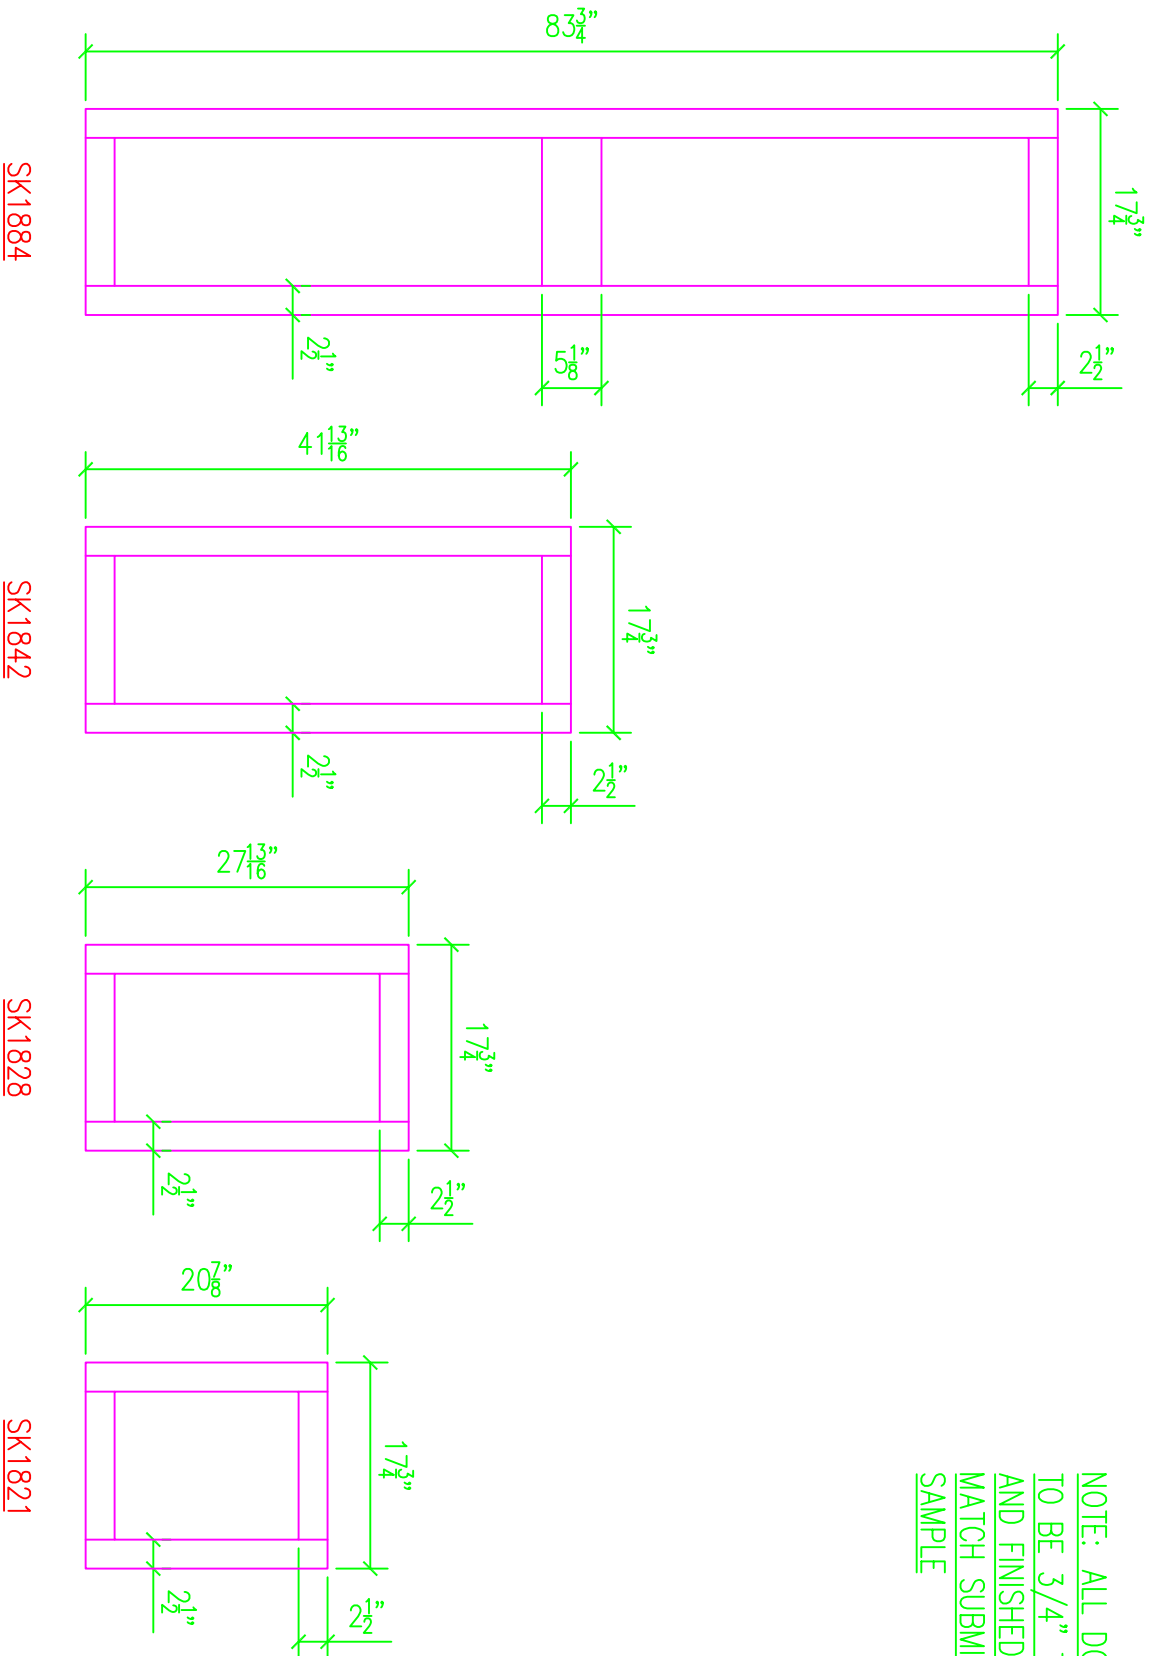

NOTE: ALL DOORS
TO BE 3/4" THICK
AND FINISHED TO
MATCH SUBMITTED
SAMPLE

HERITAGE CREATIONS

ONE NAMIC PLACE
GLENS FALLS, NY 12801
TEL: (800) 220-7955
FAX: (518) 742-4245

555 HERITAGE DR.
JUPTIER, FL 33458
TEL: (561) 273-2476
FAX: (561) 273-2500

61573 AMERICAN LOOP
BEIND, OR 97702
TEL: (541) 382-7691
FAX: (541) 388-8113

Shaker Panel - 84" X 18"
Frame

Locker Doors

SCALE

None

Dwg. No.

D-050